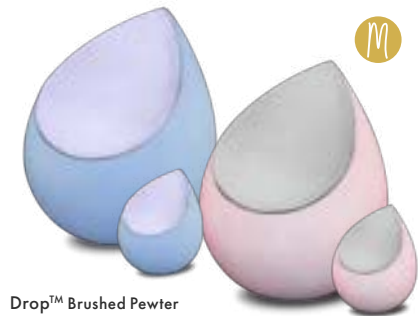

Drop™ Brushed Pewter (Stainless Steel & Alloy)
15cm (high)
Blue AULM589 - AULK589
Pink AULM588 - AULK588

More colours on page 8

Large $495 Keepsake $395