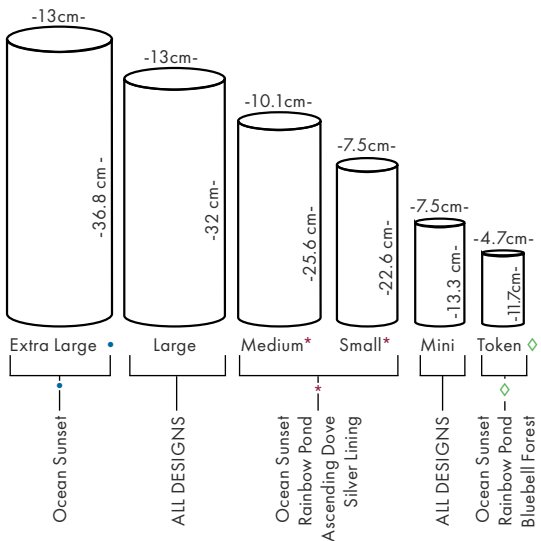

Sizing

Passages Only Large and Mini available for all Passages tube styles. Other sizes available as noted only - refer to legend • ♦