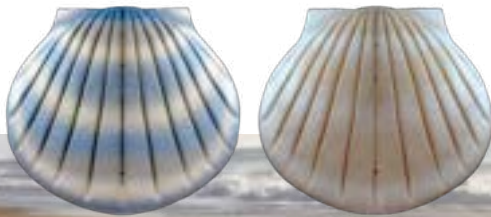

The urns found on this page are all proudly made by Passages International. Most are handcrafted from recycled paper and non-toxic glues and are all are designed for an eco friendly, biodegradable burial.

Biodegradable when placed into deep water. These will float briefly to allow a final farewell before gracefully sinking. Each urn comes with a water soluble bag for cremains inside and a custom carrying case. A monetary donation is made in memory of the deceased to an ocean conservation organisation dedicated to protecting our oceans.

- Crafted by hand from sustainable and renewable resources
- Biodegradable when buried in the earth or recycled after use
- TSA compliant. Can be carried on board most commercial aircraft
- Geo-code for creating a unique Memorial on the Etern.Life Memorial Map

SHELL URNS Large $895

40.6 x 40.6 x 15.2cm

Aqua AUPSA01

Sand AUPSS01