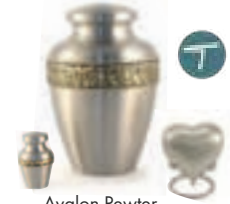

Avalon Pewter
AU2956K - AU2956L - AU2802H

AVALON

(brass)
K:7.1x4.6cm L:24.4x16.5cm H:7.5x6.9

L $695
K $115
H $245

"And when I turned to face grief,
I saw that it was just love in a heavy coat."
- Shannon Barry