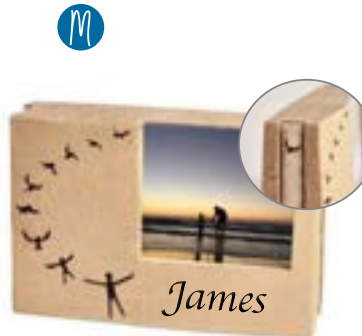

Heart Memory Keepsake Frame
21.6 x 5.1 x 12.7cm (fits a 10 x 9.9cm photo)
AUR4002
Frame colour is similar tone to all other "Heart" products
Engraving available separately

Frame \$270

Heart Adult Urn Blank
Perfect for adding your own choice of words
17.5 x 15.1 x 28.4cm
AUR1002

Blank \$945

Large \$1050 Keepsake \$195 Candle \$260 Frame \$270

In Flight Adult Urn
20.8 x 12.7 x 26 cm
AUR1001

In Flight Keepsake
8.9 x 5.7 x 11.3cm
AUR3001

In Flight Candle
14.0 x 9.5 x 12.7cm
AUR2001

In Flight Memory
Keepsake Frame
20 x 5 x 14cm
AUR4001
Engraving available separately