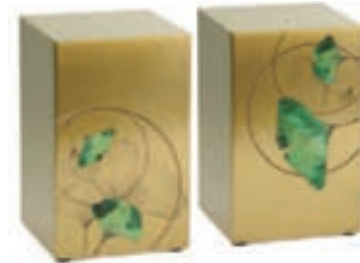

Ginko Bronze
AU100316 - AU100317 **$775**