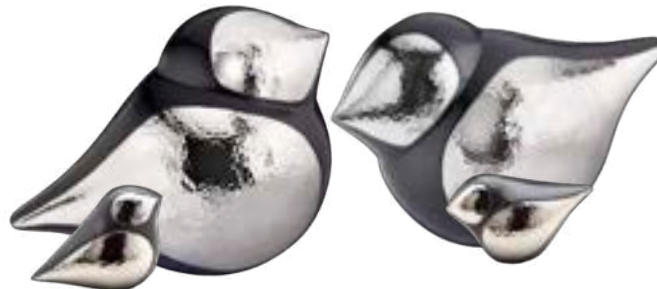

Large $975 Keepsake $175

Large $975 Keepsake $175

Keepsake $175

Soul Bird Male
AULA560 - AULK560

Soul Bird Female
AULA561 - AULK561