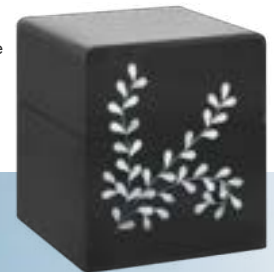

Botanica Cube
Black
AUTV1025